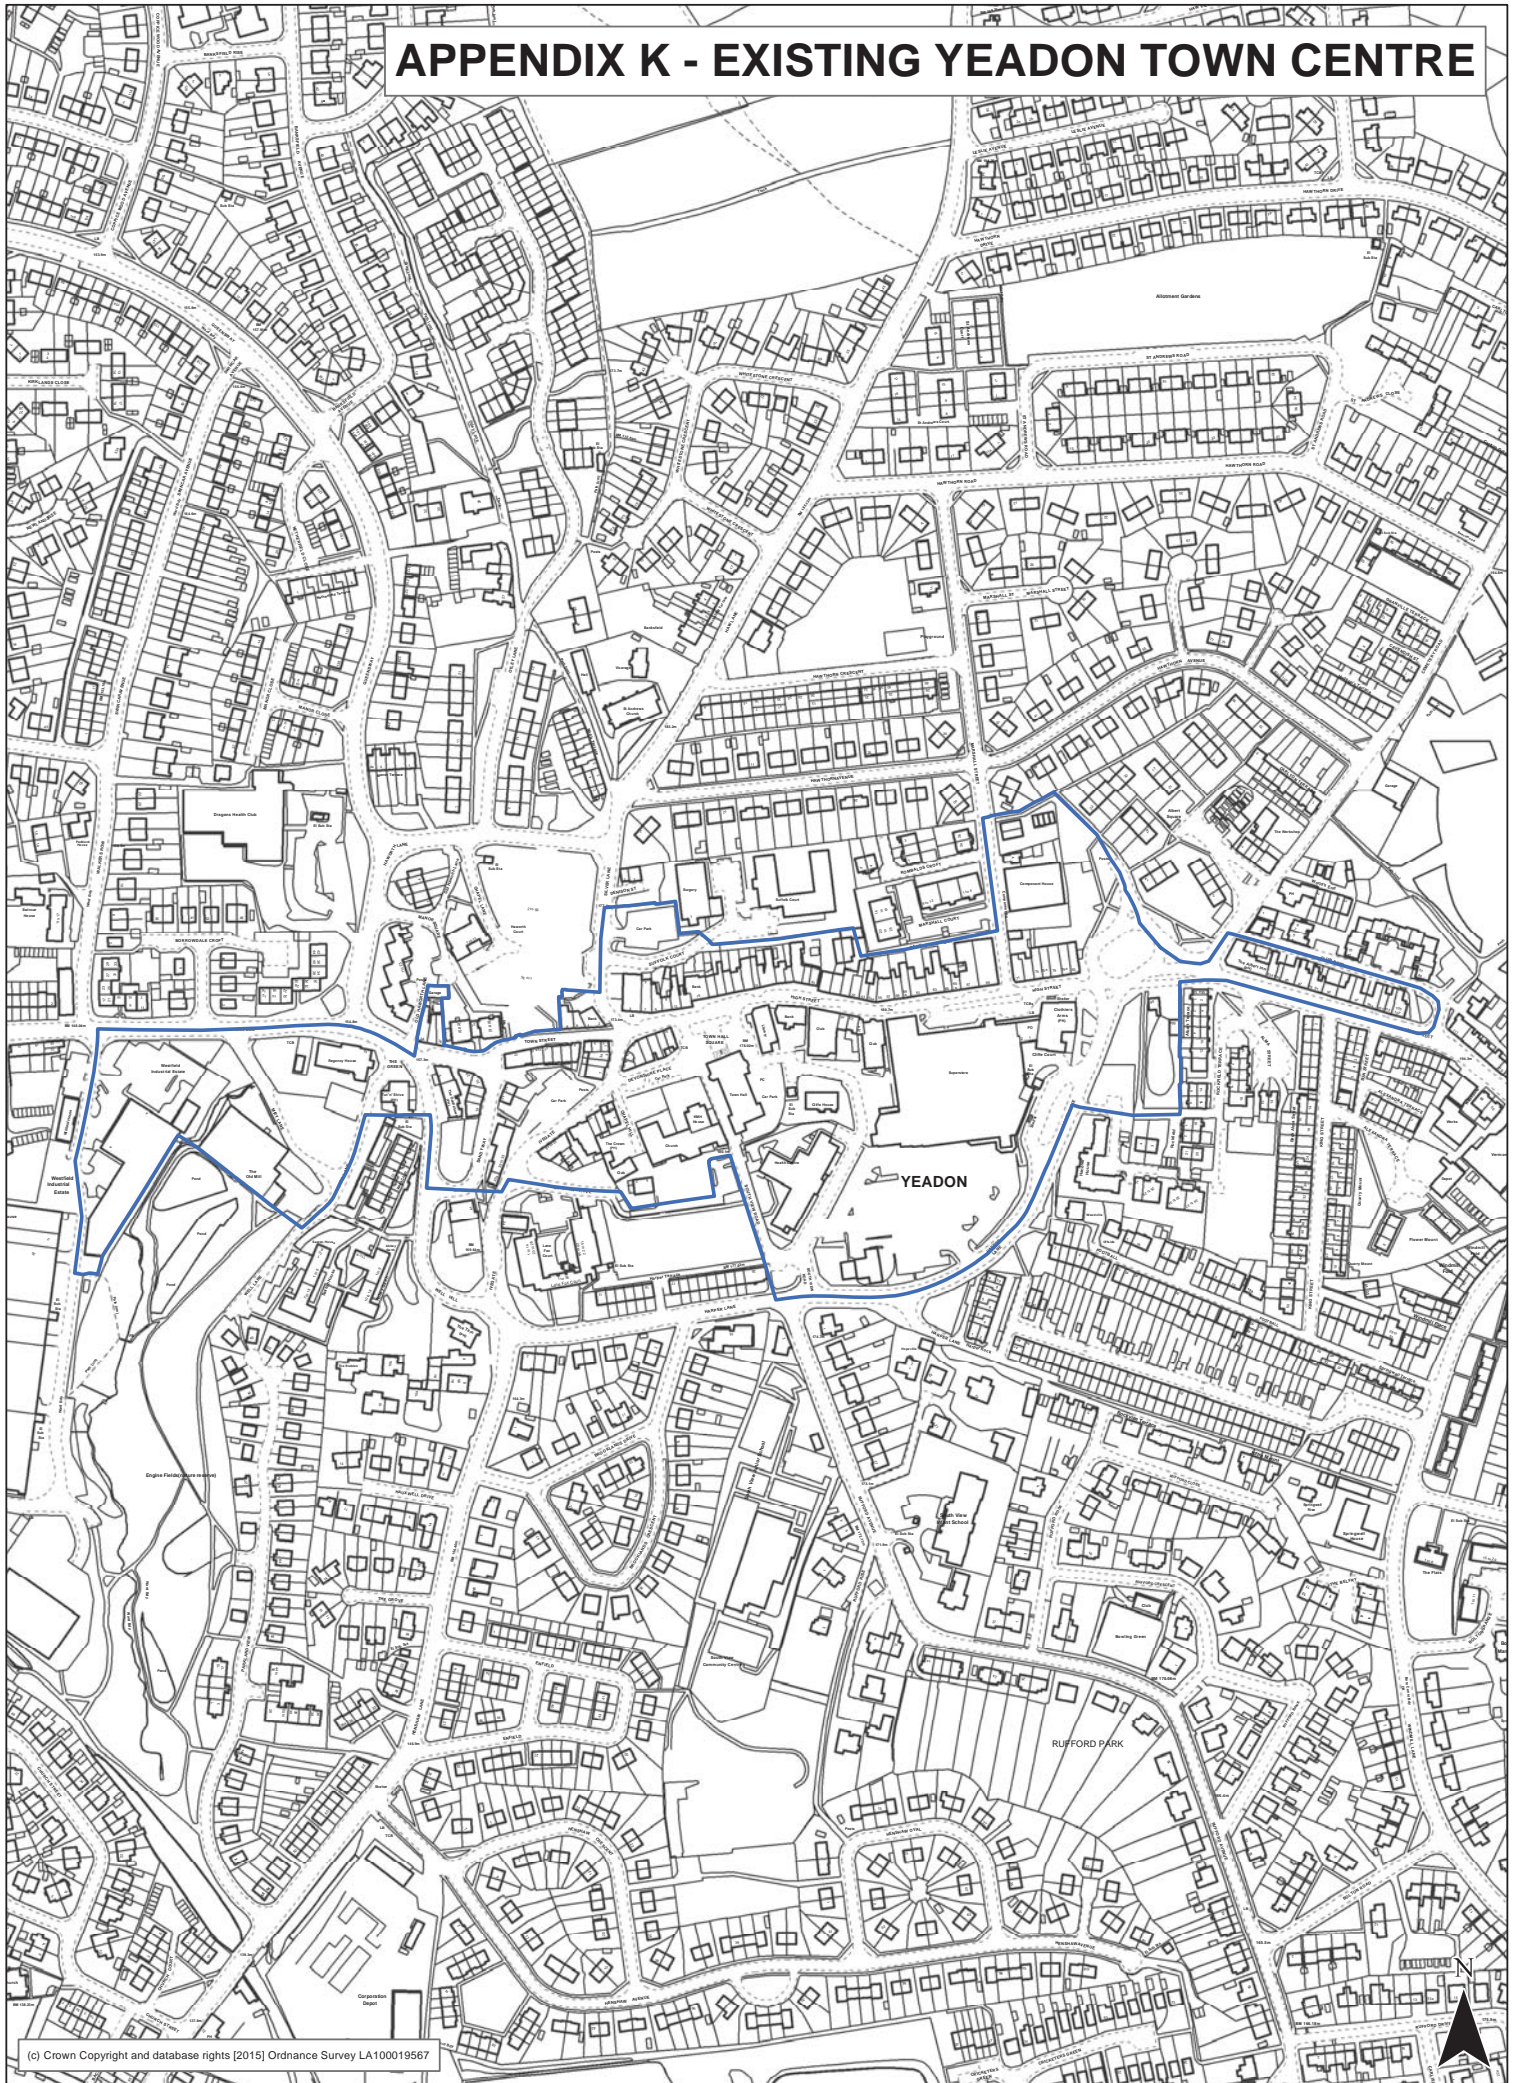

APPENDIX K - EXISTING YEADON TOWN CENTRE